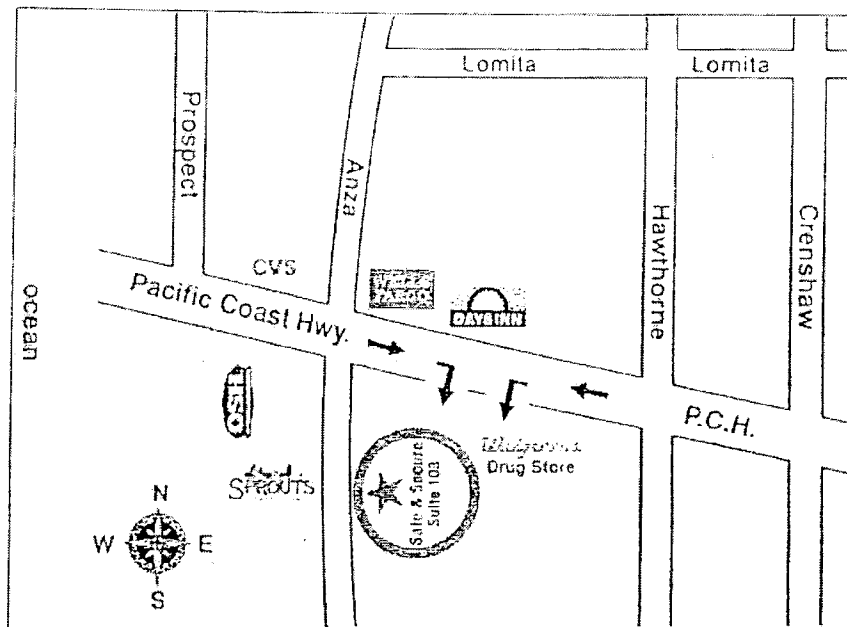

Safe and Secure

DOJ & FBI Certified

LIVESCAN and FBI INK CARD FINGERPRINTING

Mon - Fri
Saturday

9:00 a.m. – 6:00 p.m. Walk-Ins
By appointment only

4172 Pacific Coast Highway #103, Torrance, CA 90505

www.SafeSecureUSA.com

Safe & Secure is on the south side of Pacific Coast Hwy between Hawthorne Blvd & Anza Ave.
Safe & Secure office is directly across the parking lot from the entry to Walgreens Drug store.